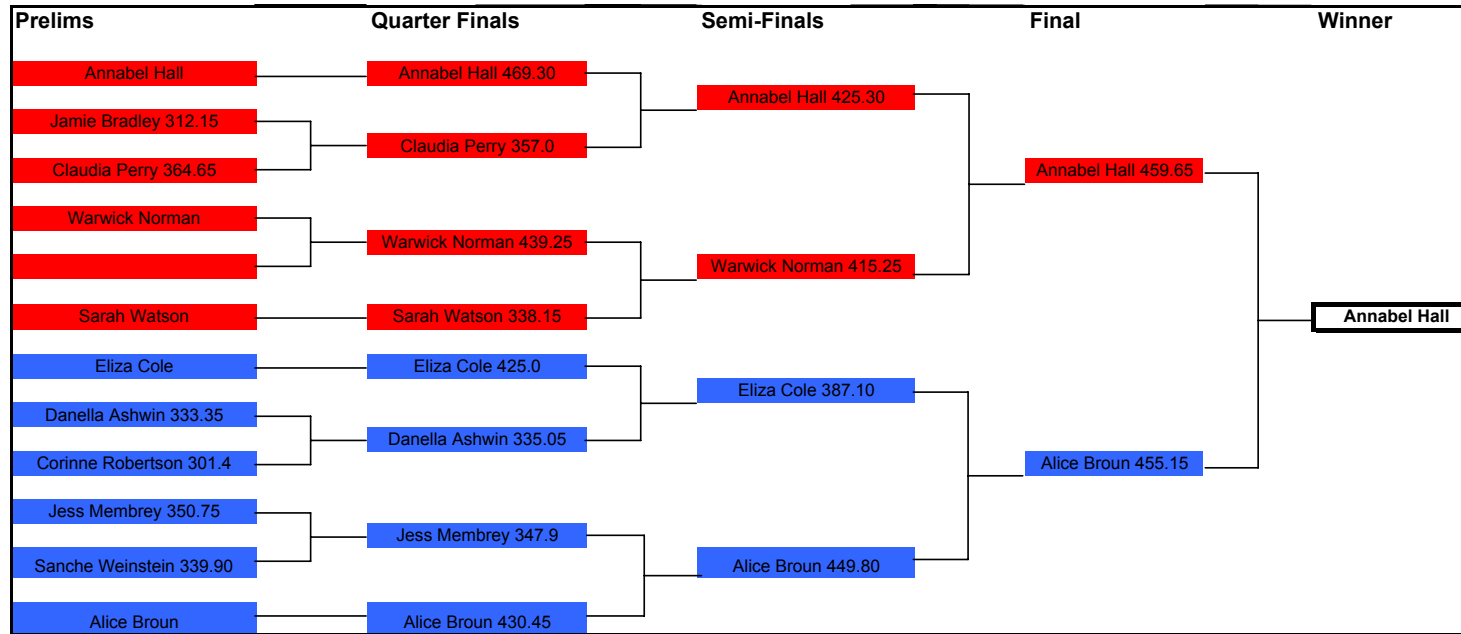

Warrilow Sproule Event

Consolation Plate

1	Sarah Watson	Arrows	345
2	Jess Membrey	Arrows	333.45
3	Claudia Perry	Arrows	329.55
4	Corrine Robertson	Arrows	320.25
5	Danella Ashwin	Arrows	317.4
6	Sanche Weinstein	Arrows	301